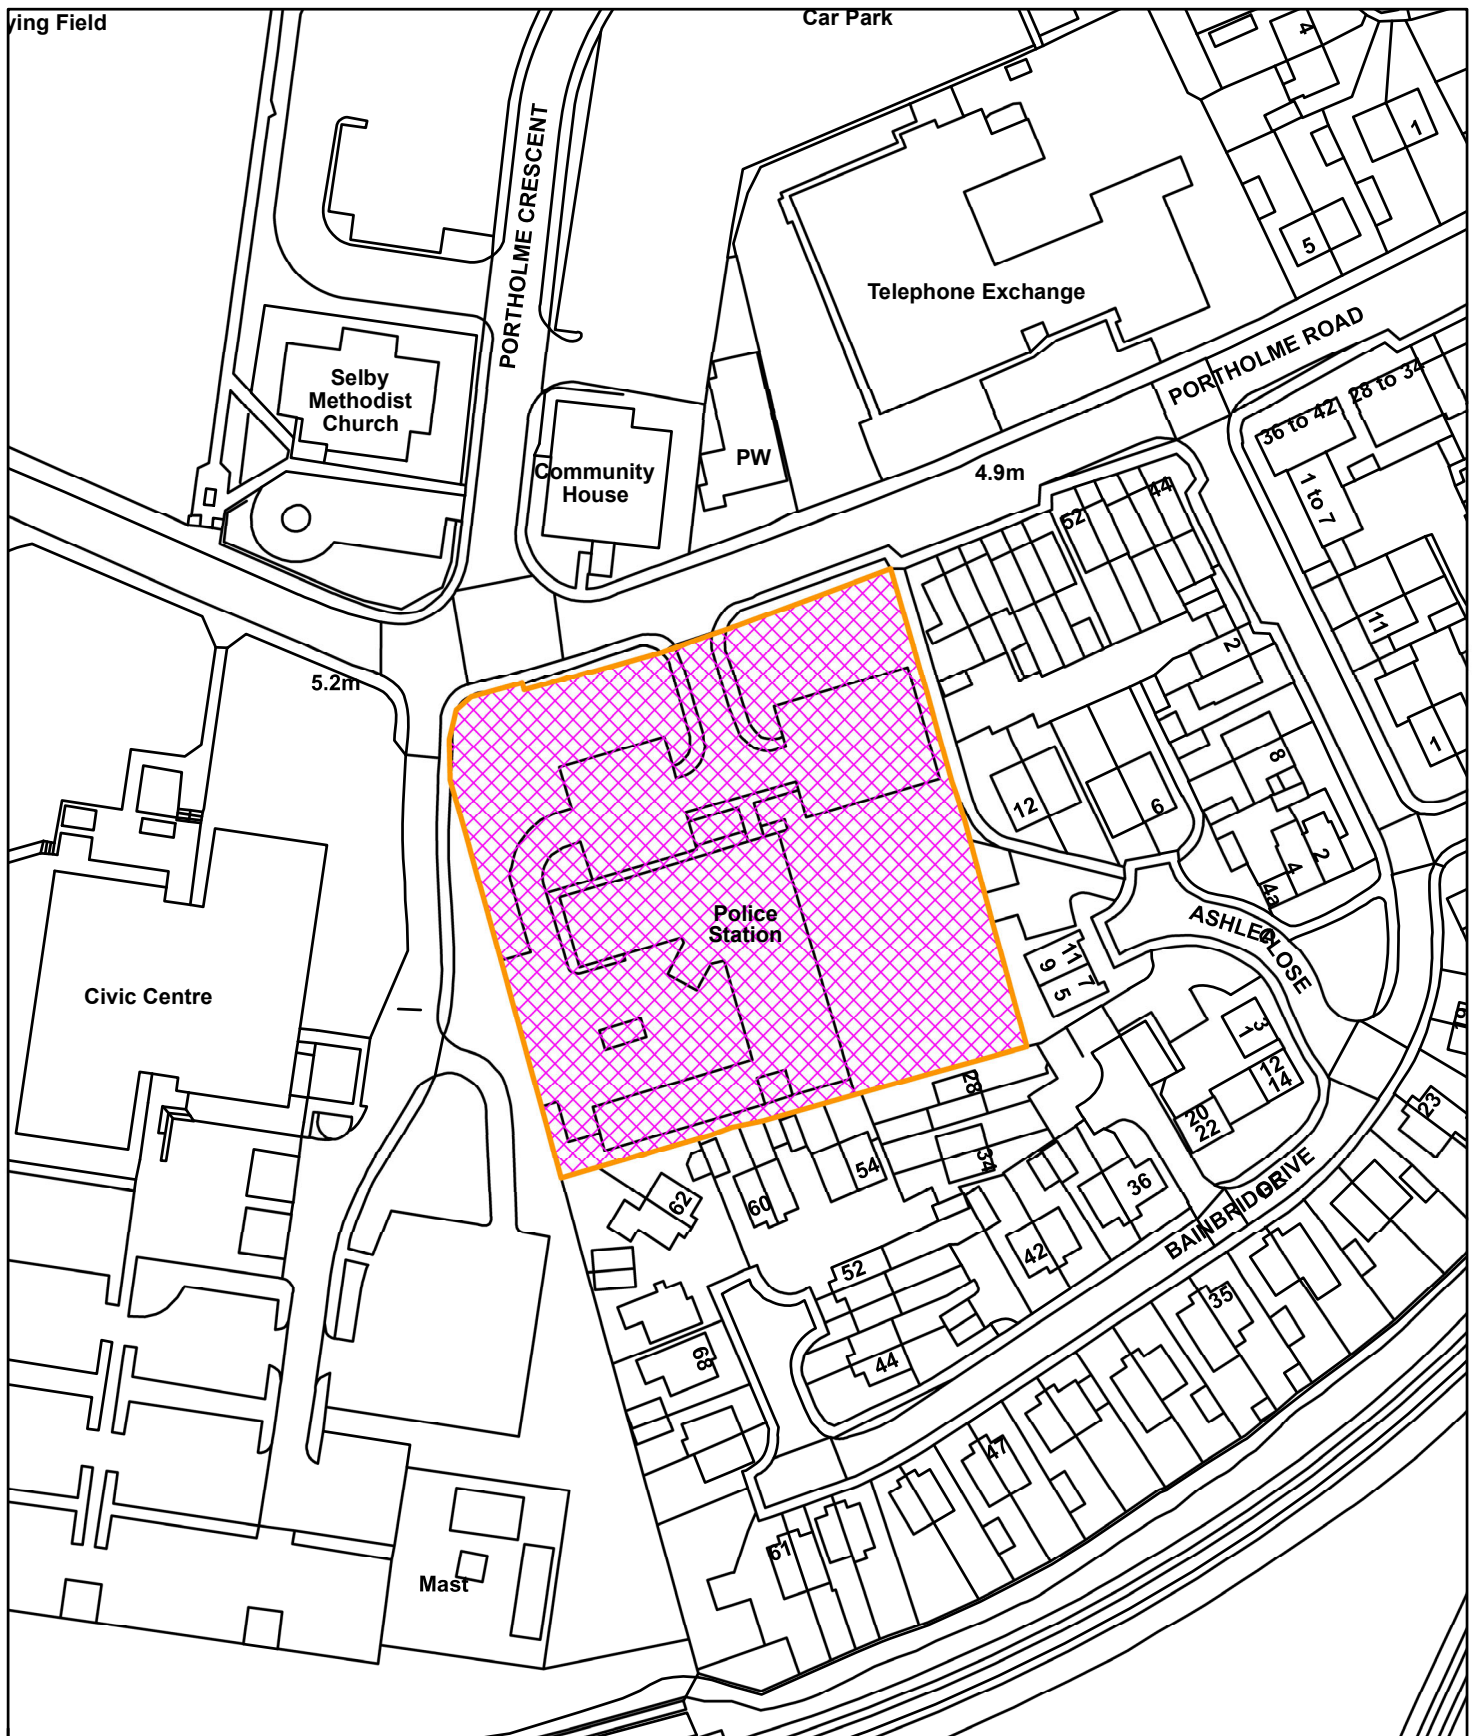

Police Station, Brownfield Site, Portholme Road, Selby
2020/1042/FULM

Reproduced from the Ordnance Survey mapping with the permission of Her Majesty's Stationary Office. Unauthorised reproduction infringes Crown Copyright and may lead to prosecution or civil proceedings © Crown Copyright
Selby District Council Licence No. 100018656
This copy has been produced specifically for Planning and Building Control purposes only.
No further copies may be made.

N
1:1,250